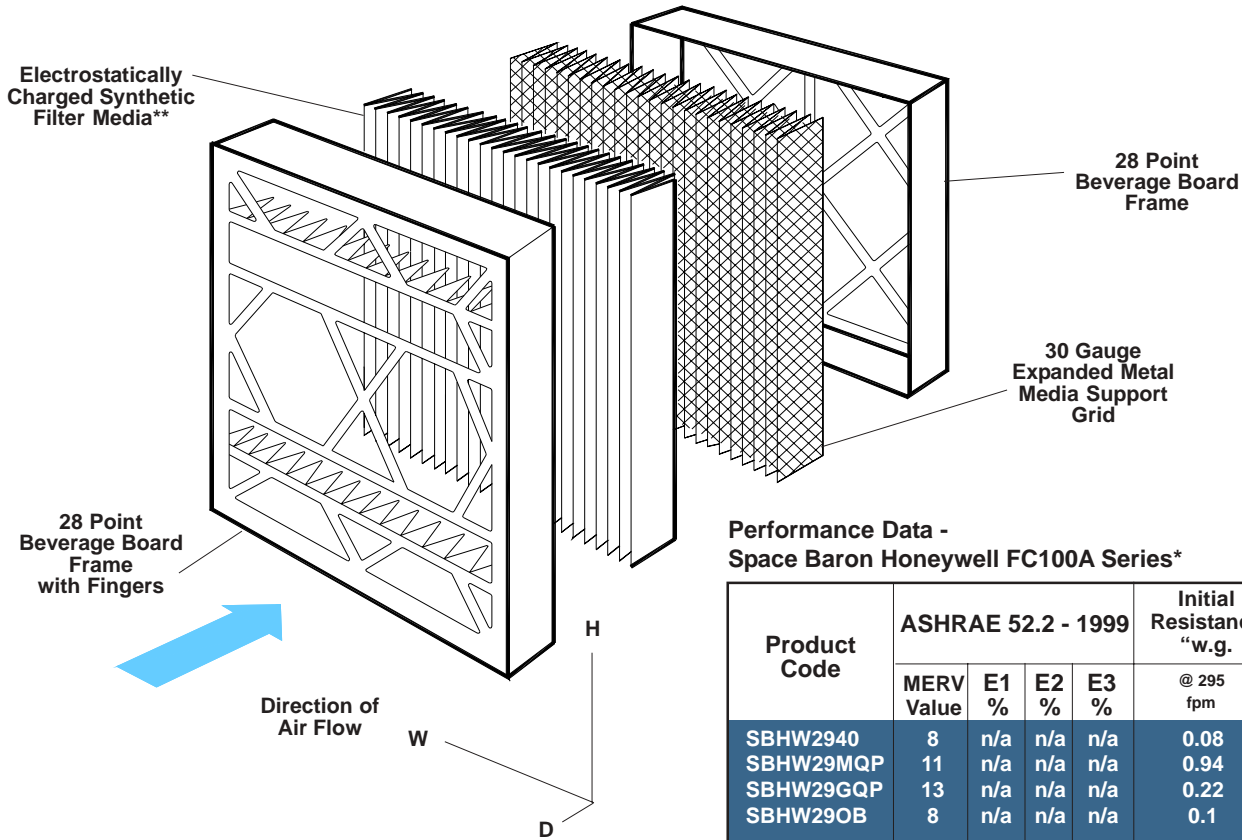

Quality Filters Space Baron Honeywell FC100A* Series		
Date 25 May 10	Dwg No.	Rev
Date 25 May 10	Q-110031	C

Performance Data - Space Baron Honeywell FC100A Series*

Product Code	ASHRAE 52.2 - 1999				Initial Resistance "w.g."	Final Resistance "w.g."
	MERV Value	E1 %	E2 %	E3 %	@ 295 fpm	@ 295 fpm
SBHW2940	8	n/a	n/a	n/a	0.08	.50
SBHW29MQP	11	n/a	n/a	n/a	0.94	.50
SBHW29GQP	13	n/a	n/a	n/a	0.22	.50
SBHW29OB	8	n/a	n/a	n/a	0.1	.50
SBHW1140	8	n/a	n/a	n/a	0.08	.50
SBHW11MQP	11	n/a	n/a	n/a	0.94	.50
SBHW11GQP	13	n/a	n/a	n/a	0.22	.50
SBHW11OB	8	n/a	n/a	n/a	0.1	.50
SBHW3740	8	n/a	n/a	n/a	0.08	.50
SBHW37MQP	11	n/a	n/a	n/a	0.94	.50
SBHW37GQP	13	n/a	n/a	n/a	0.22	.50
SBHW37OB	8	n/a	n/a	n/a	0.1	.50

Notes:

Space Baron Honeywell FC100A* Series Residential Air Cleaner replacement filters are 5" deep pleated Quality Pleats that are specifically designed to replace other comparably sized ducted air products. Space Baron Honeywell FC100A* Series is available in 3 efficiencies including: MERV 8, MERV 11, MERV 13 and Carbon medias.

Characteristics	Space Baron Honeywell FC100A* Series
Filter Media - Particulate	100% synthetic gradient media, electrostatically charged
Filter Media - Odor Ban	Fine carbon powder bonded to lofted polyester media
Filter Support Grid	30 gauge galvanized expanded metal grid
Frame	Moisture resistant 28 point beverage board
Gasketing	Closed cell urethane foam
Assembly Technique	Media pack totally bonded to frame
Max. Temperature	180°F (82°C) continuous service, Peaks 225°F (107°C)
Max. Humidity	Resistant to 100% R.H.