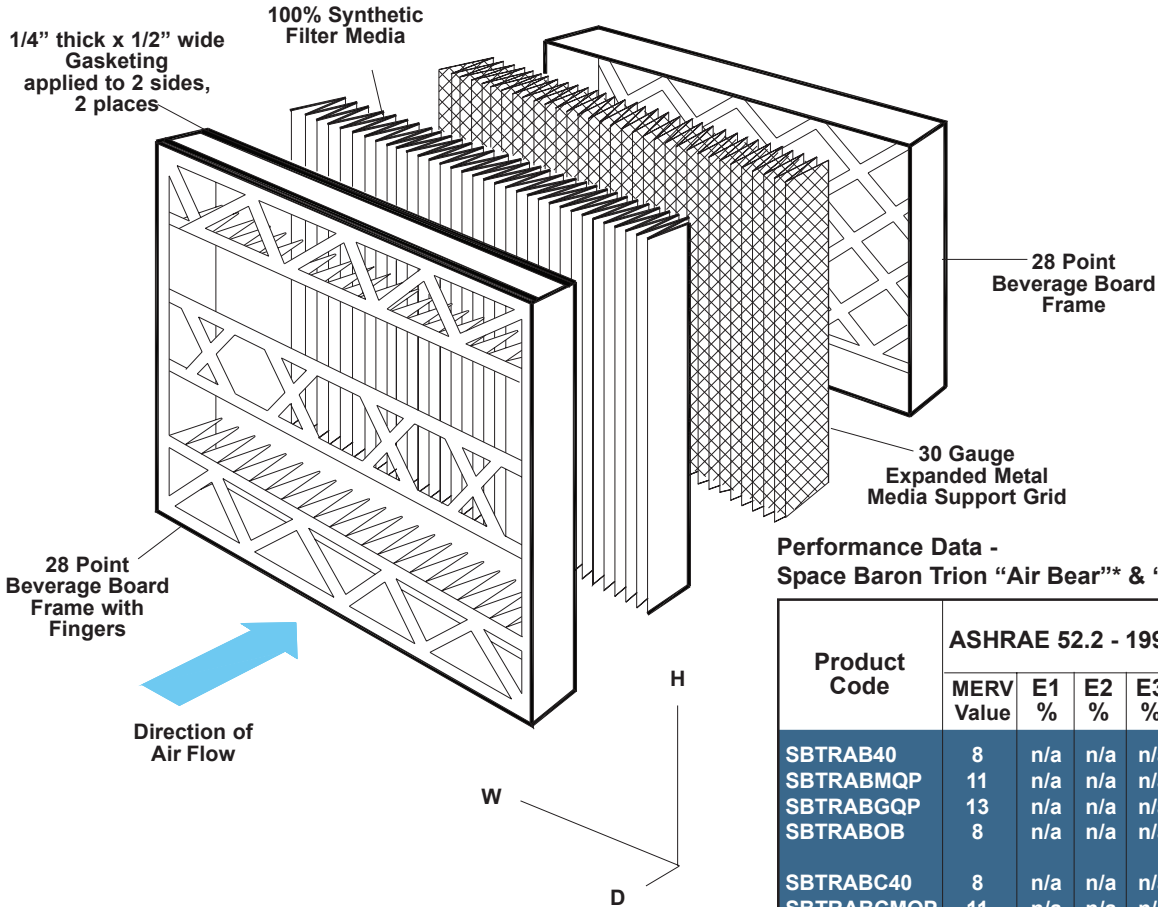

Quality Filters Space Baron Trion "Air Bear"™ and "Air Bear Cub"™

Date 14 Jan 11	Dwg No.	Rev
Date 14 Jan 11	Q-110030	C

Performance Data - Space Baron Trion "Air Bear"™ & "Air Bear Cub"™

Product Code	ASHRAE 52.2 - 1999				Initial Resistance "w.g."	Final Resistance "w.g."
	MERV Value	E1 %	E2 %	E3 %	@ 295 fpm	@ 295 fpm
SBTRAB40	8	n/a	n/a	n/a	0.08	.50
SBTRABMQP	11	n/a	n/a	n/a	0.094	.50
SBTRABGQP	13	n/a	n/a	n/a	0.22	.50
SBTRABOB	8	n/a	n/a	n/a	0.1	.50
SBTRABC40	8	n/a	n/a	n/a	0.08	.50
SBTRABCMQP	11	n/a	n/a	n/a	0.094	.50
SBTRABCGQP	13	n/a	n/a	n/a	0.22	.50
SBTRABCOB	8	n/a	n/a	n/a	0.1	.50

* Minimum performance expectation - Test data pending

Notes:

Space Baron Trion "Air Bear"™ and "Air Bear Cub"™ Residential Air Cleaner replacement filters are specifically designed to replace other 20" x 25" x 5" and 16" x 25" x 3" ducted air products. Space Baron's Trion "Air Bear"™ and "Air Bear Cub"™ are available in 3 efficiencies including: MERV 8, MERV 11, MERV 13, and Carbon medias.