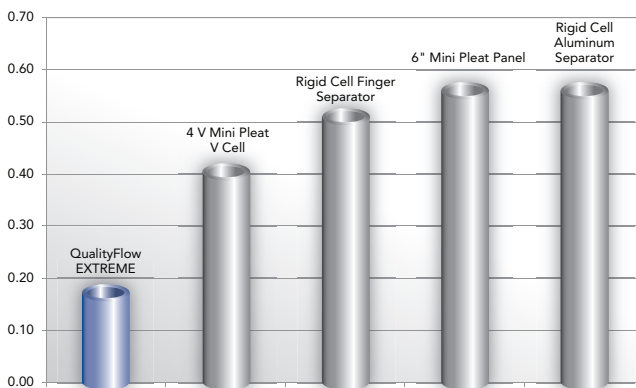

QUALITYFLOW EXTREME
MAXIMUM ENERGY EFFICIENCY

MAXIMUM ENERGY EFFICIENCY

6" & 12" High Efficiency Rigid Cell Filters

QUALITYFLOW EXTREME FILTER

The QualityFlow Extreme from Quality Filters uses a proprietary media to create a dynamically different filter. This durable filter is cost-effective and has the lowest pressure drop on the market. QualityFlow Extreme offers half the pressure drop and twice the service life of traditional rigid cell filters.

FEATURES

- Lower pressure drop than competitors means lower energy costs.
- Available in **MERV 13 / 14** rated per ASHRAE test standard 52.2 and exceeds the LEED standard.
- Super durable frame and media resists tearing or damage, resists moisture, and does not support microbial growth.
- Available in 6" and 12" with and without header.
- Available in plastic or galvanized frame.*
- Outperforms ASHRAE boxes, traditional rigid cell filters, and Vcells.

QUALITYFLOW EXTREME Filters are ideal for:

Hospitals
Schools

Government Buildings
Office Complexes

Public Arenas
General Industrial

* Plastic is only available in size 12x24x12 and 24x24x12.

QUALITYFLOW EXTREME Initial Resistance Comparison*

* Airflow for MERV 13 efficiency at 492 FPM.

QualityFlow EXTREME Initial Resistance

Initial Resistance

HAVE A QUESTION? CALL US.

800.635.6820