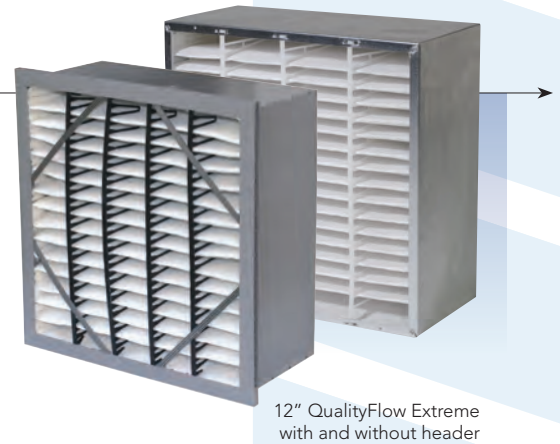

QUALITYFLOW EXTREME
MAXIMUM ENERGY EFFICIENCY

MAXIMUM ENERGY EFFICIENCY

6" & 12" High Efficiency Rigid Cell Filters

QUALITYFLOW EXTREME FILTER

The QualityFlow Extreme from Quality Filters uses a proprietary media to create a dynamically different filter. This durable filter is cost-effective and has the lowest pressure drop on the market. QualityFlow Extreme offers half the pressure drop and twice the service life of traditional rigid cell filters.

FEATURES

- Lower pressure drop than competitors means lower energy costs.
- Available in **MERV 13 / 14** rated per ASHRAE test standard 52.2 and exceeds the LEED standard.
- Super durable frame and media resists tearing or damage, resists moisture, and does not support microbial growth.
- Available in 6" and 12" with and without header.
- Available in plastic or galvanized frame.*
- Outperforms ASHRAE boxes, traditional rigid cell filters, and Vcells.

QUALITYFLOW EXTREME Filters are ideal for:

Hospitals
Schools

Government Buildings
Office Complexes

Public Arenas
General Industrial

* Plastic is only available in size 12x24x12 and 24x24x12.

QUALITYFLOW EXTREME Initial Resistance Comparison*