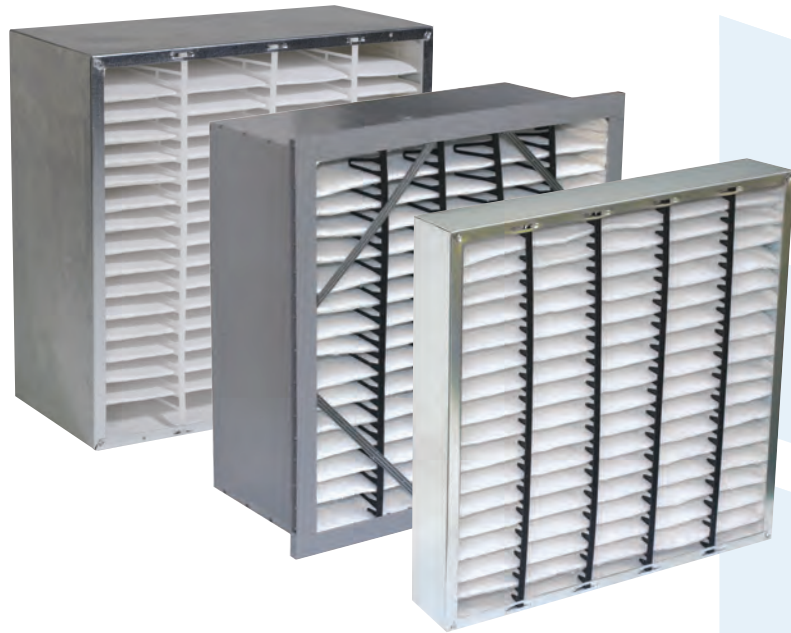

THINKSIMPLE. THINKSMART. THINKQUALITY.

THINKQUALITY.